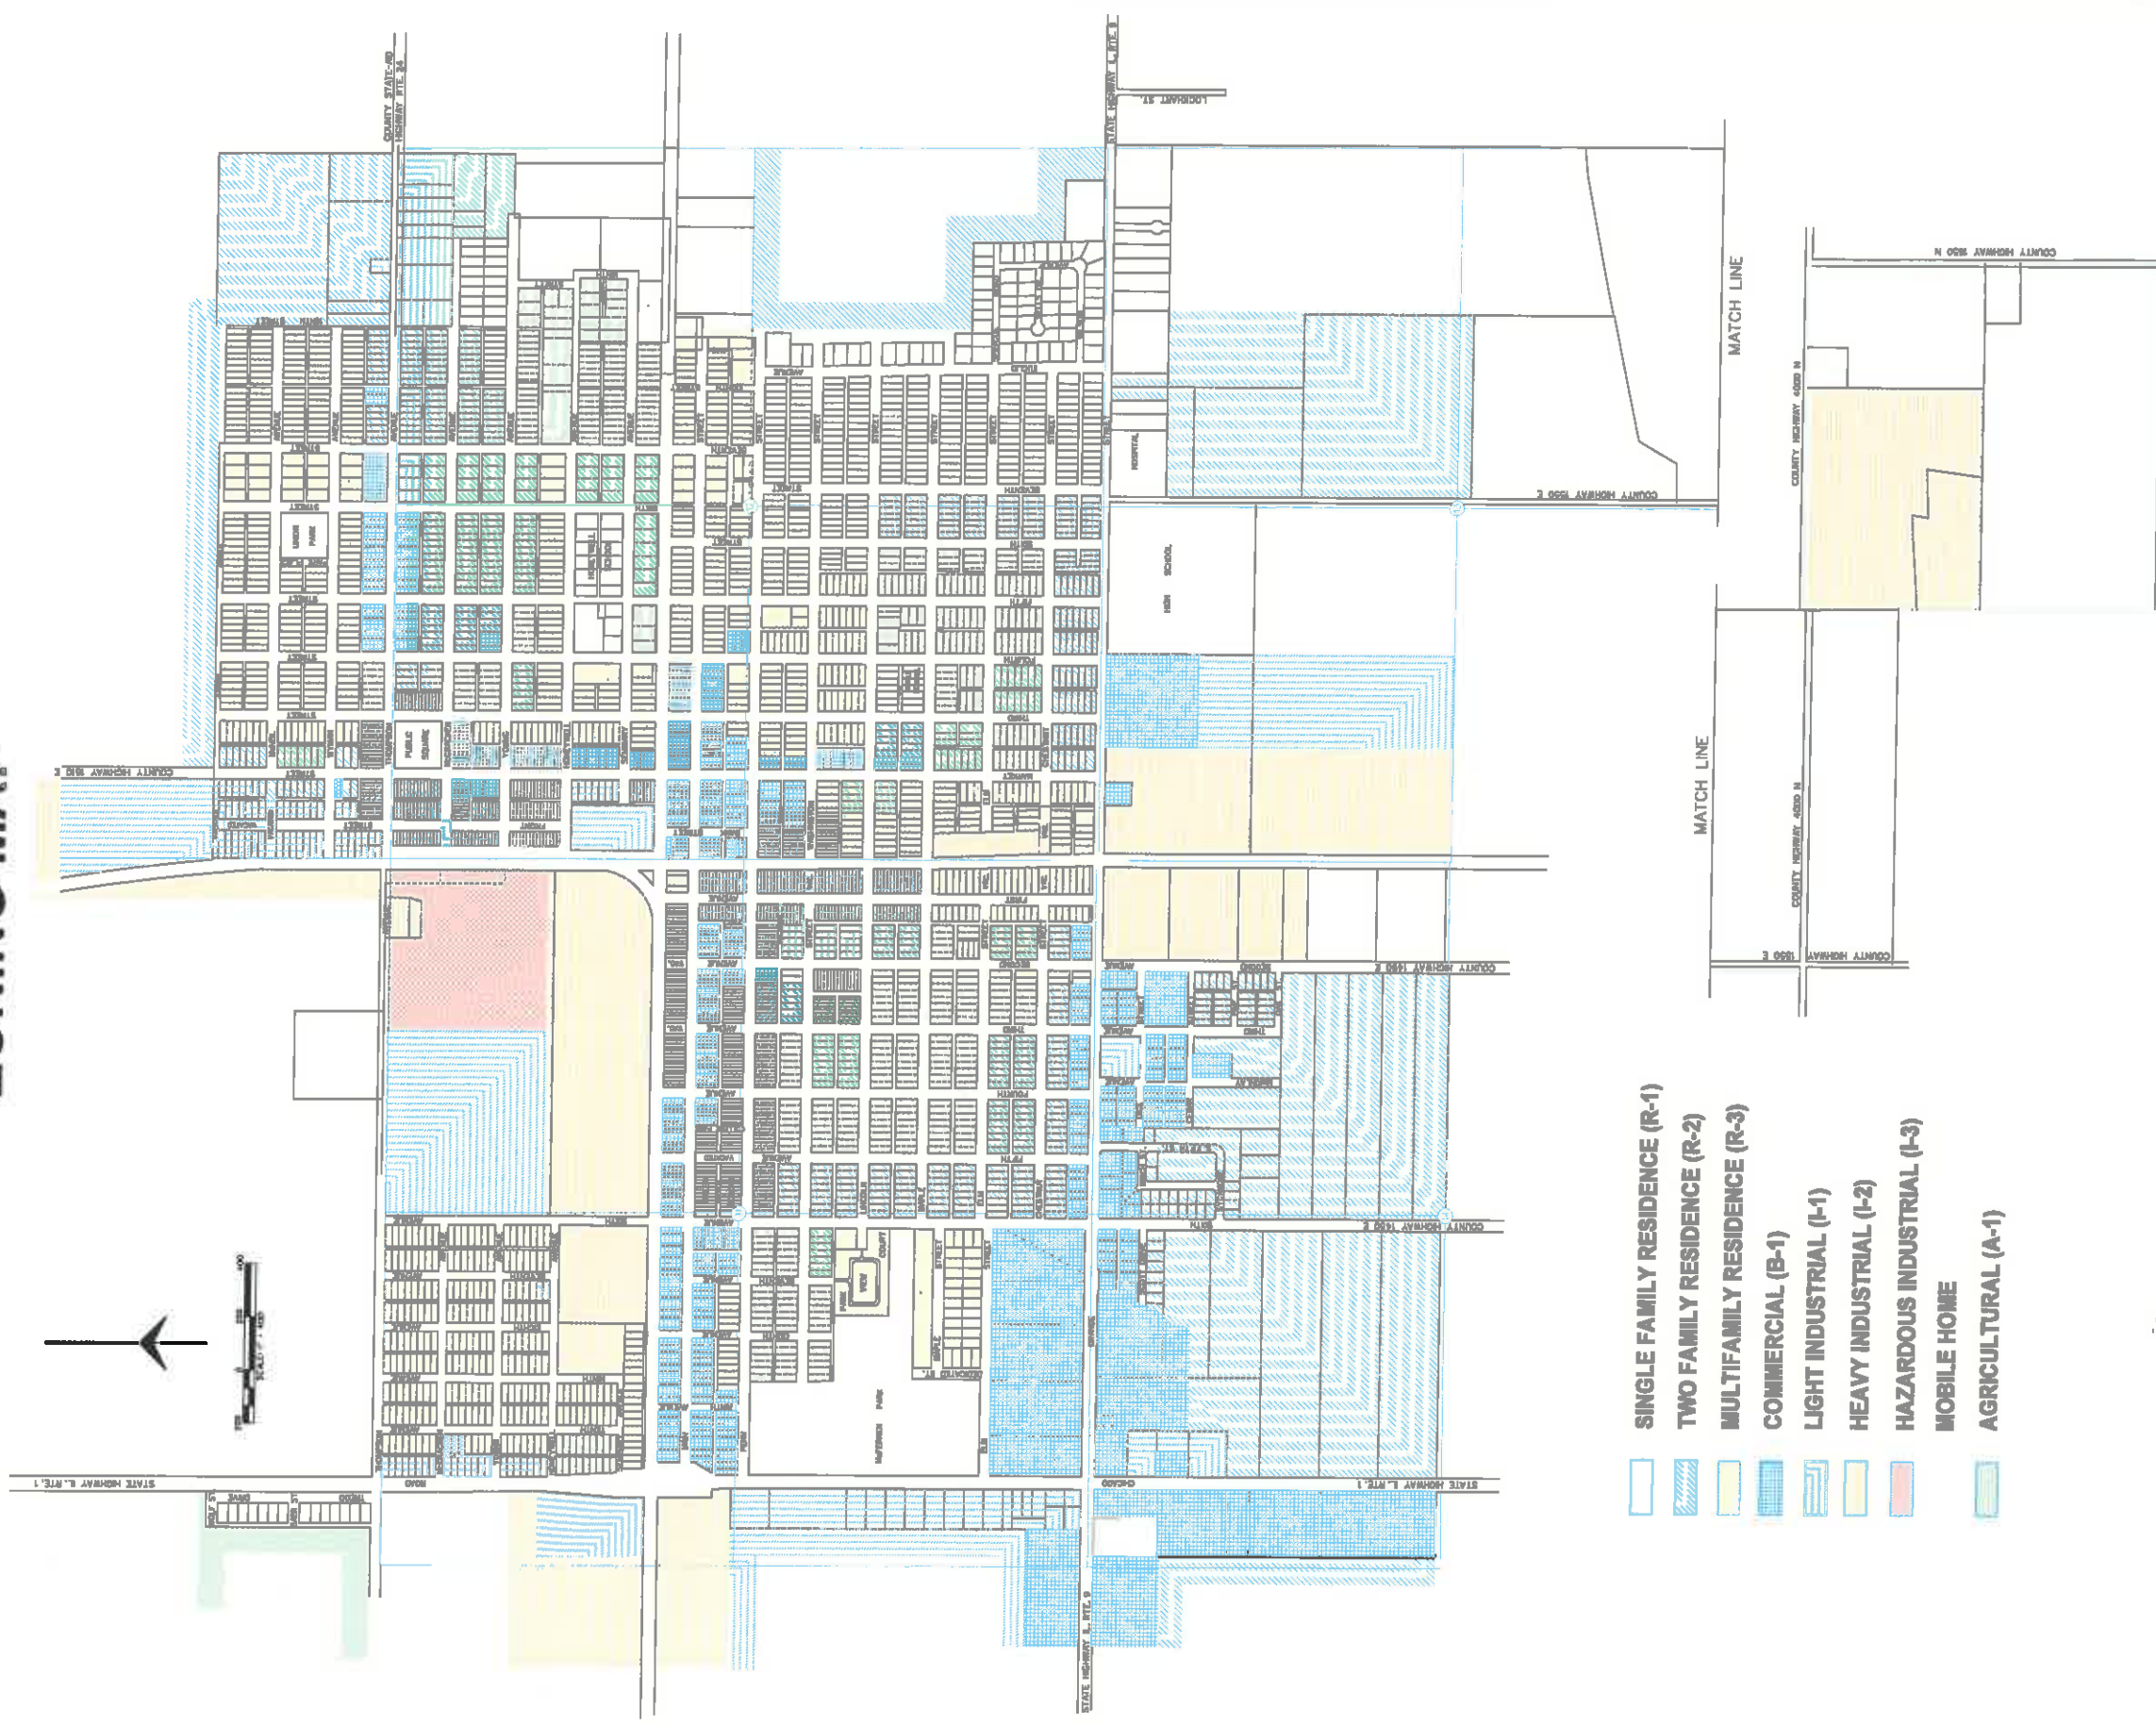

HOOPESTON ILLINOIS

ZONING MAP

-  SINGLE FAMILY RESIDENCE (R-1)
-  TWO FAMILY RESIDENCE (R-2)
-  MULTIFAMILY RESIDENCE (R-3)
-  COMMERCIAL (B-1)
-  LIGHT INDUSTRIAL (I-1)
-  HEAVY INDUSTRIAL (I-2)
-  HAZARDOUS INDUSTRIAL (I-3)
-  MOBILE HOME
-  AGRICULTURAL (A-1)